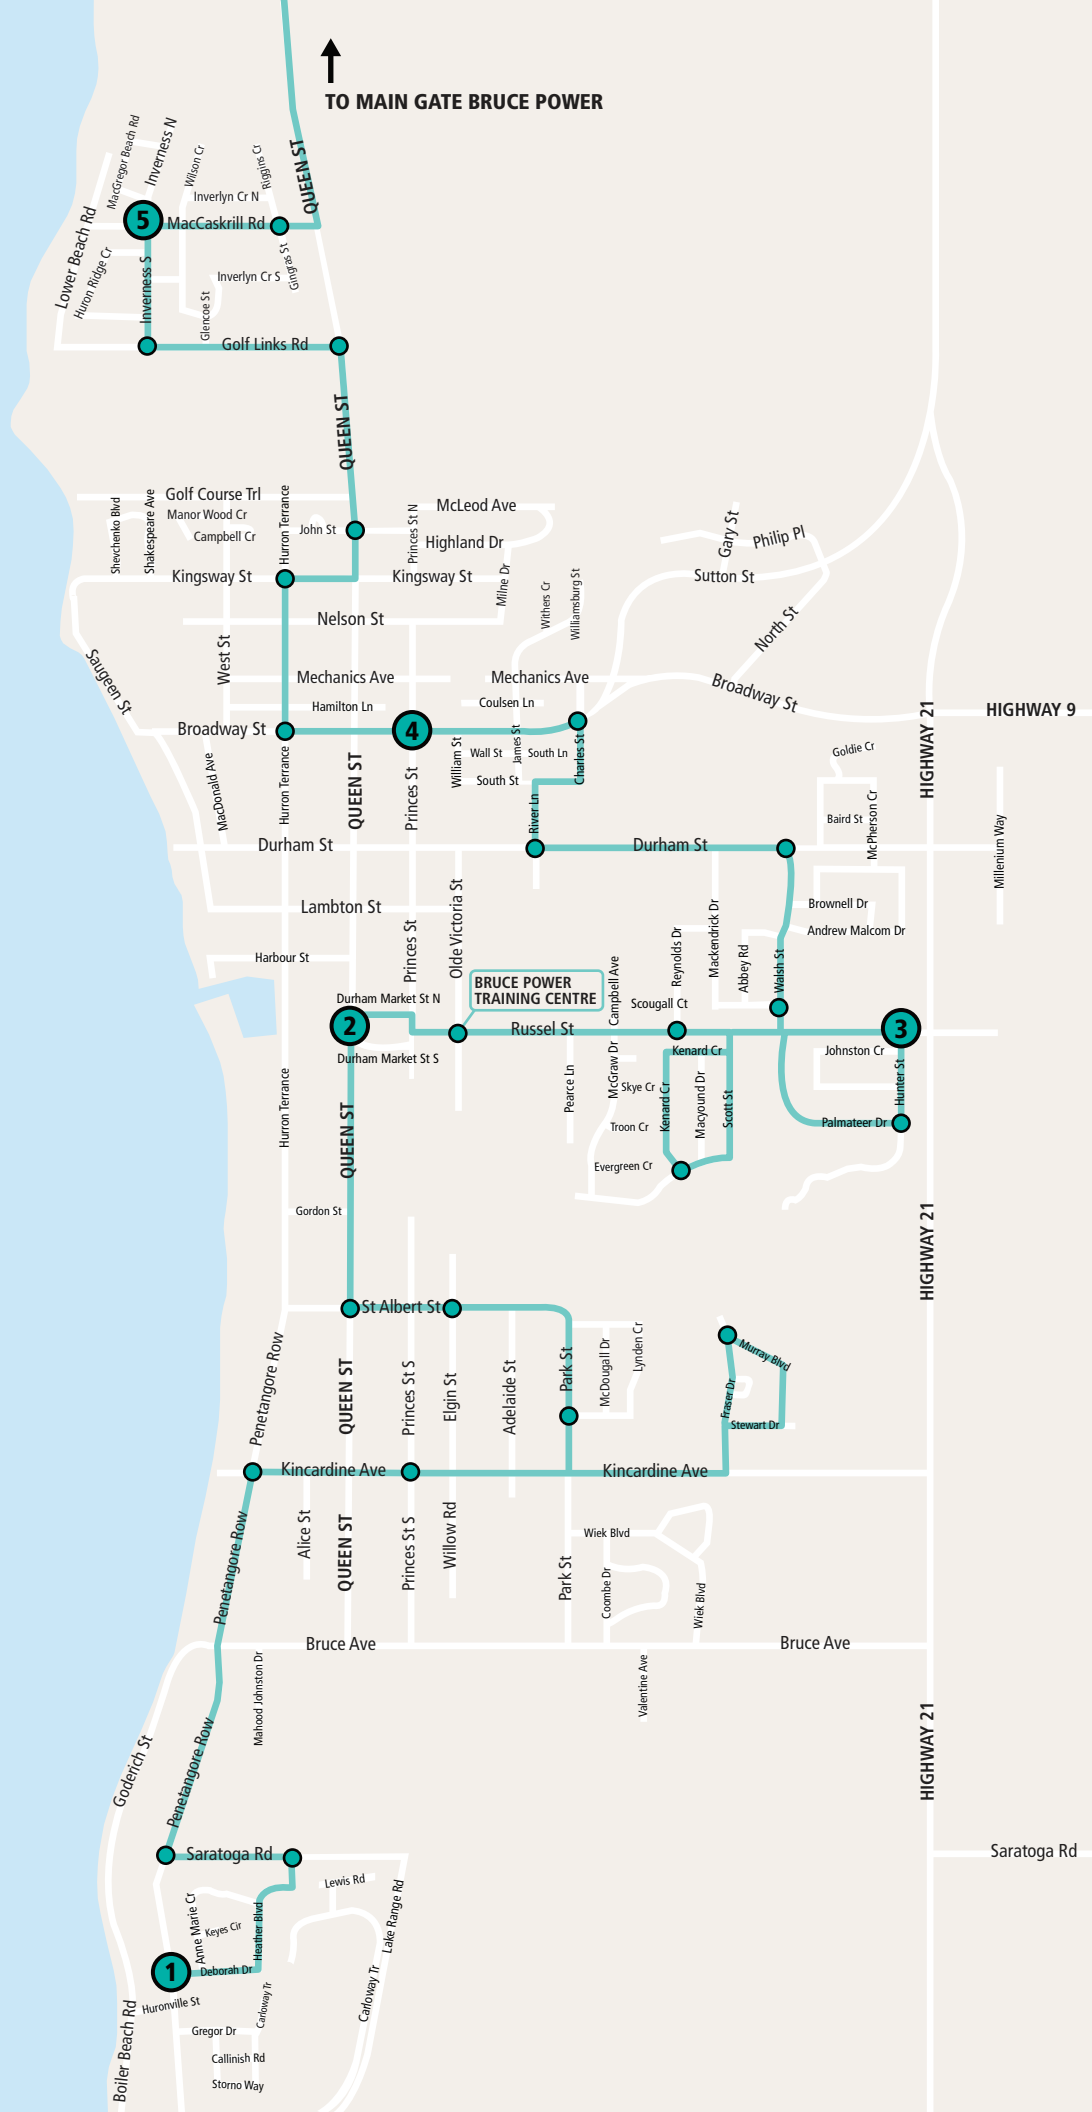

# KINCARDINE ROUTE MAP

Refer to the Bruce Power Intranet for tickets and other bus information

Please be sure to arrive at your stop five minutes ahead of schedule

## MAP LEGEND

- # Indicates **main** bus stops
- Indicates stops along route

Refer to Port Elgin Schedule for pick-up, drop off, arrival and departure times.

## Monday to Friday Pick-Up – Travelling to Site

MAIN STOPS IN KINCARDINE*	STOP 1*	STOP 2*	STOP 3*	STOP 4*	STOP 5*	ARRIVES AT MAIN GATE	DEPARTS TO SITE LOCATIONS**
BUS #1	5:57 a.m.	6:09 a.m.	6:14 a.m.	6:19 a.m.	6:25 a.m.	6:40 a.m.	6:45 a.m.
BUS #2	6:30 a.m.	6:39 a.m.	6:44 a.m.	6:49 a.m.	6:55 a.m.	7:10 a.m.	7:20 a.m.
BUS #3	6:55 a.m.	7:04 a.m.	7:09 a.m.	7:14 a.m.	7:20 a.m.	7:40 a.m.	7:50 a.m.
BUS #4	7:25 a.m.	7:36 a.m.	7:41 a.m.	7:47 a.m.	7:54 a.m.	8:10 a.m.	8:20 a.m.
BUS #2	6:30 p.m.	6:40 p.m.	6:45 p.m.	6:50 p.m.	6:56 p.m.	7:10 p.m.	7:20 p.m.
BUS #3	7:00 p.m.	7:11 p.m.	7:16 p.m.	7:22 p.m.	7:29 p.m.	7:45 p.m.	7:50 p.m.

\* Refer to Kincardine Route map. Small stops in between main stops do not have set times. Please judge pick-up/drop off time accordingly.

\*\* Refer to Site Route map. Kincardine bus travels to and picks up from B05, B10, B15, B16, B12, B31. You may need to transfer to a Port Elgin bus at Main Gate to travel to and from other buildings on site.