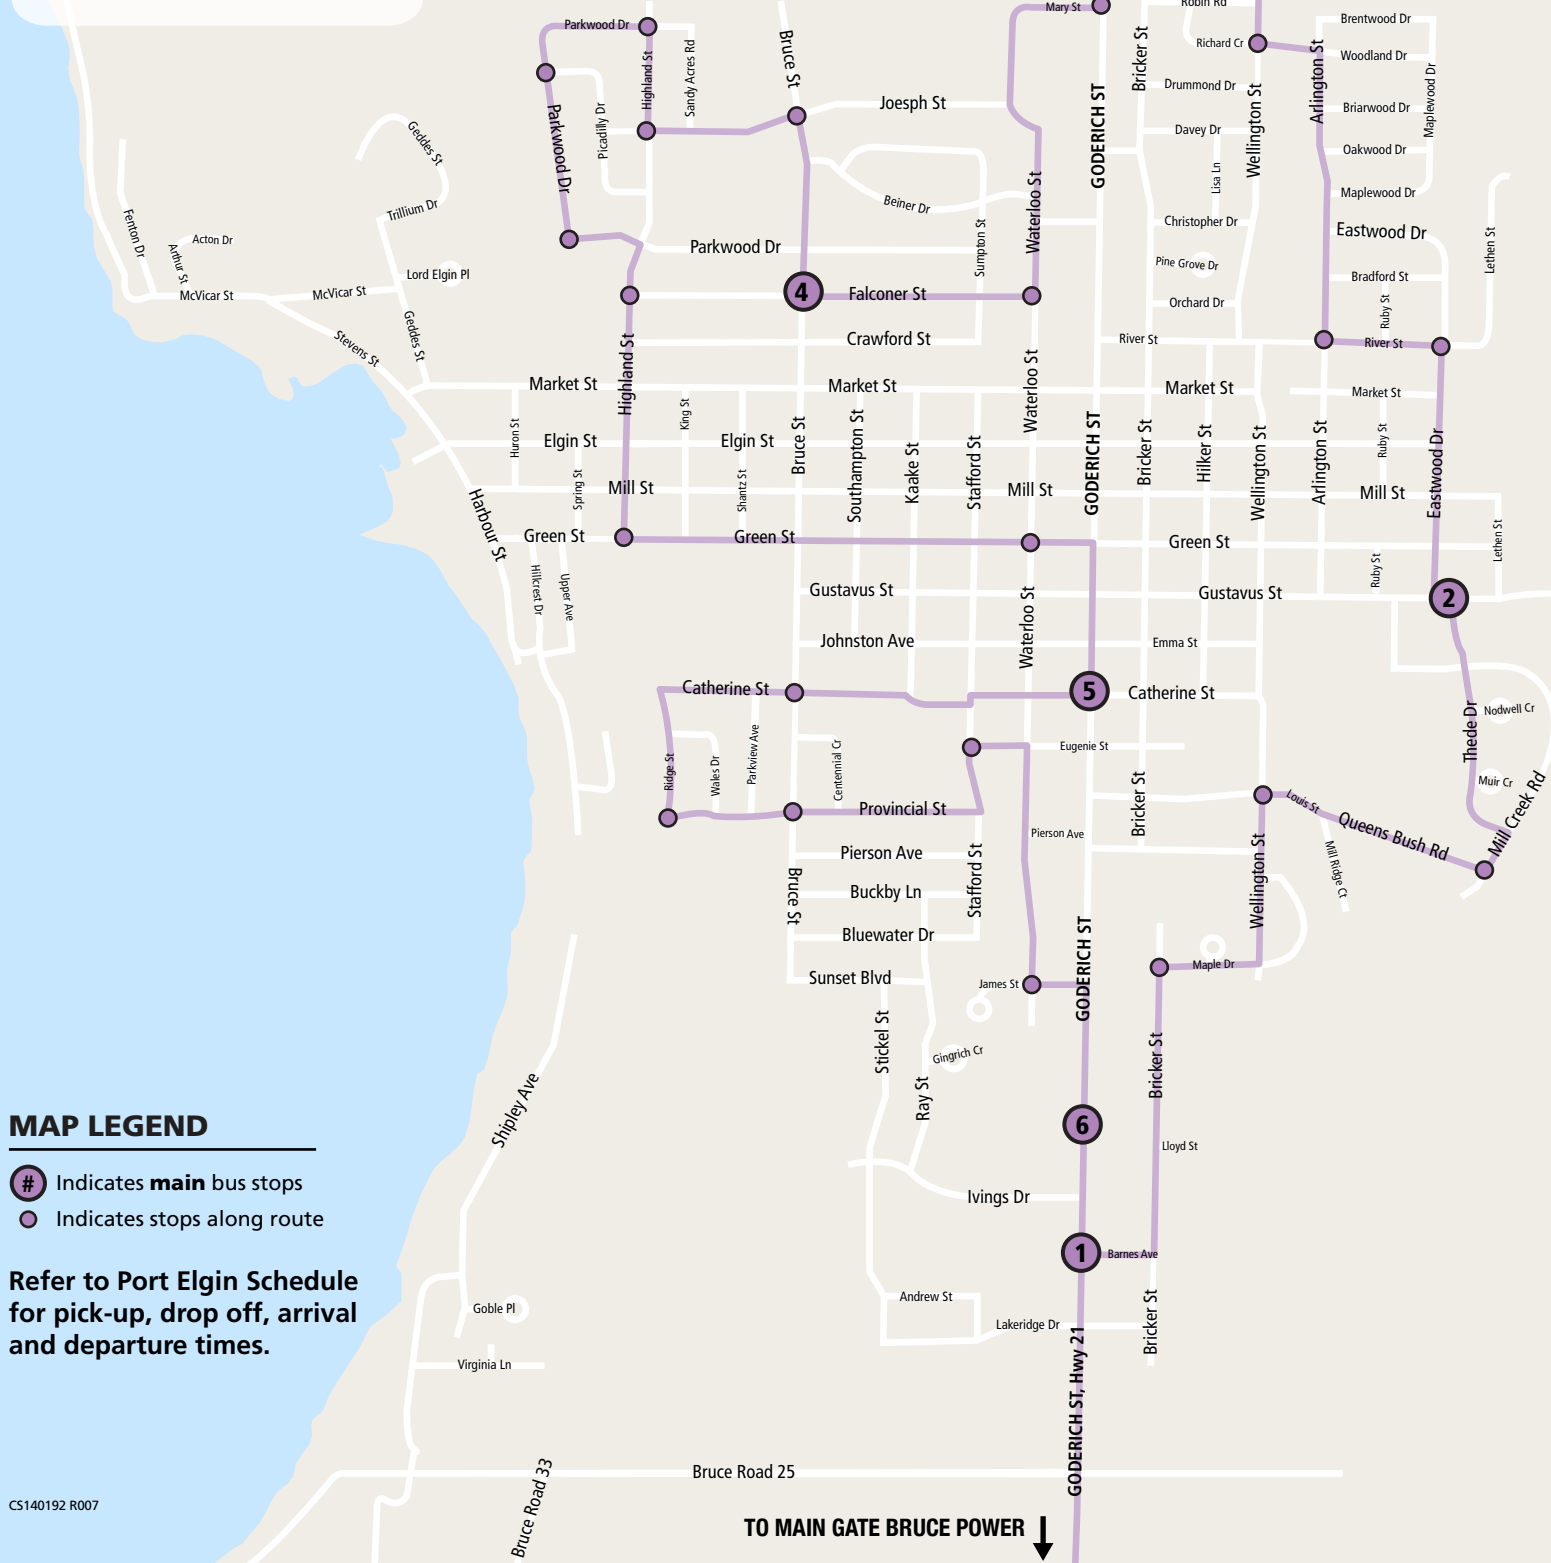

PORT ELGIN ROUTE MAP

Refer to the Bruce Power
Intranet for tickets
and other bus information

**Please be sure to arrive
at your stop five minutes
ahead of schedule**

MAP LEGEND

- # Indicates **main** bus stops
- Indicates stops along route

Refer to Port Elgin Schedule
for pick-up, drop off, arrival
and departure times.

PORT ELGIN BUS SCHEDULE

PLEASE BE SURE TO ARRIVE AT YOUR STOP FIVE MINUTES EARLY
YOU MAY BE REQUIRED TO TRANSFER BUSES AT MAIN GATE TO ACCESS YOUR BUILDING ON-SITE

* Refer to Port Elgin Route map. Small stops in between main stops do not have set times. Please judge pick-up/drop off time accordingly.

** Refer to Site Route map. Port Elgin bus travels to and picks-up from B03, B24, B22, B13, B29, B01, B11, and B21. You may need to transfer to a Kincardine bus at Main Gate to travel to and from other buildings on site.

ONSITE ROUTE MAP

Note: You may be required to transfer buses at main gate depending on your final destination

RETURN HOME PICK-UP TIMES (STARTS AT STATION)

- 8:10 a.m.
- 3:35 p.m.
- 4:05 p.m.
- 4:35 p.m.
- 5:05 p.m.
- 8:10 p.m.