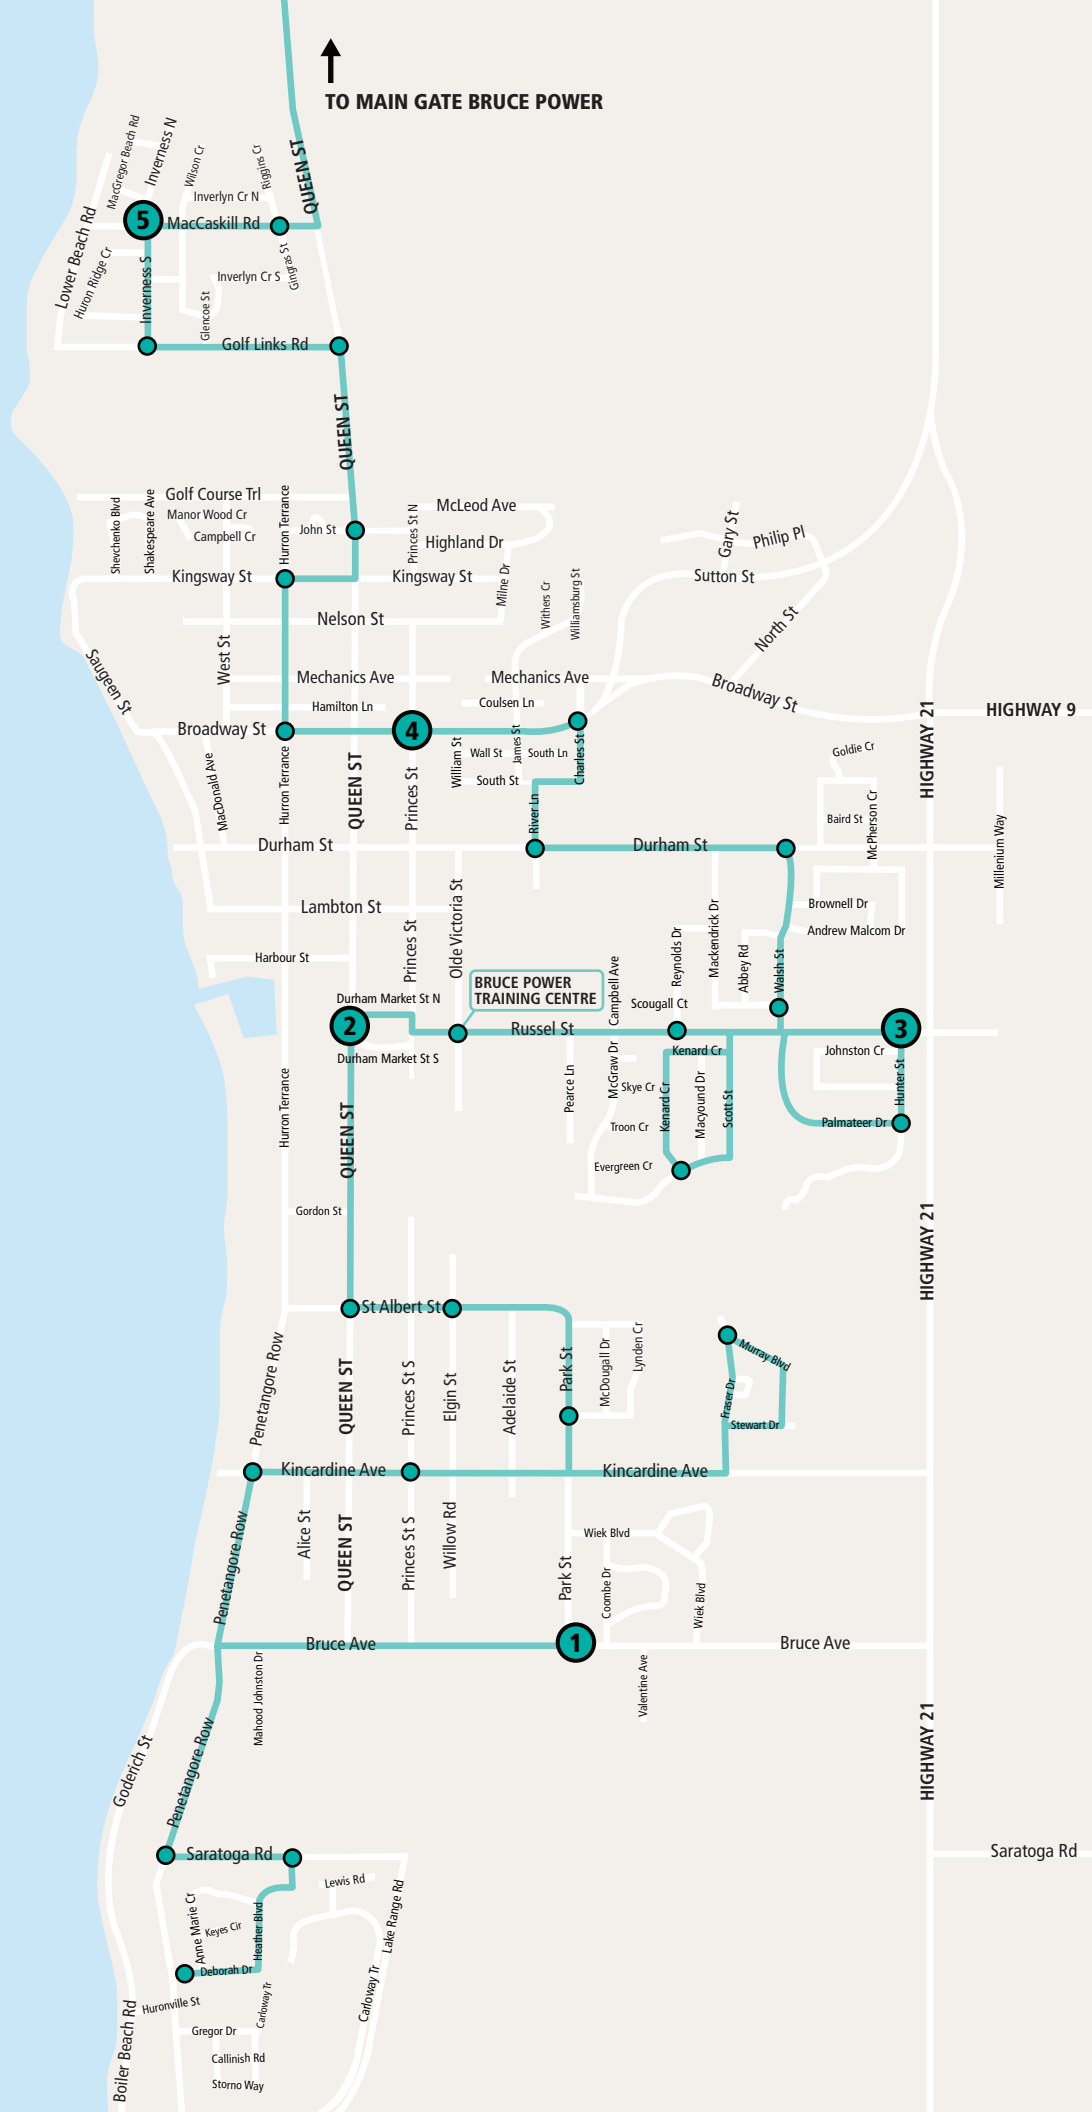

KINCARDINE ROUTE MAP

Refer to the Bruce Power Intranet for tickets and other bus information

Please be sure to arrive at your stop five minutes ahead of schedule

MAP LEGEND

- # Indicates **main** bus stops
- Indicates stops along route

Refer to Port Elgin Schedule for pick-up, drop off, arrival and departure times.

KINCARDINE BUS SCHEDULE

PLEASE BE SURE TO ARRIVE AT YOUR STOP FIVE MINUTES EARLY
YOU MAY BE REQUIRED TO TRANSFER BUSES AT MAIN GATE TO ACCESS YOUR BUILDING ON-SITE

Monday to Friday Pick-Up – Travelling to Site

MAIN STOPS IN KINCARDINE*	STOP 1*	STOP 2*	STOP 3*	STOP 4*	STOP 5*	ARRIVES AT MAIN GATE	DEPARTS TO SITE LOCATIONS**
BUS #1	5:54 a.m.	6:09 a.m.	6:14 a.m.	6:19 a.m.	6:25 a.m.	6:40 a.m.	6:45 a.m.
BUS #3	6:52 a.m.	7:04 a.m.	7:09 a.m.	7:14 a.m.	7:20 a.m.	7:40 a.m.	7:50 a.m.
BUS #3	6:57 p.m.	7:11 p.m.	7:16 p.m.	7:22 p.m.	7:29 p.m.	7:45 p.m.	7:50 p.m.

* Refer to Kincardine Route map. Small stops in between main stops do not have set times. Please judge pick-up/drop off time accordingly.

** Refer to Site Route map. Kincardine bus travels to and picks up from B05, B10, B15, B16, B12, B31. You may need to transfer to a Port Elgin bus at Main Gate to travel to and from other buildings on site.