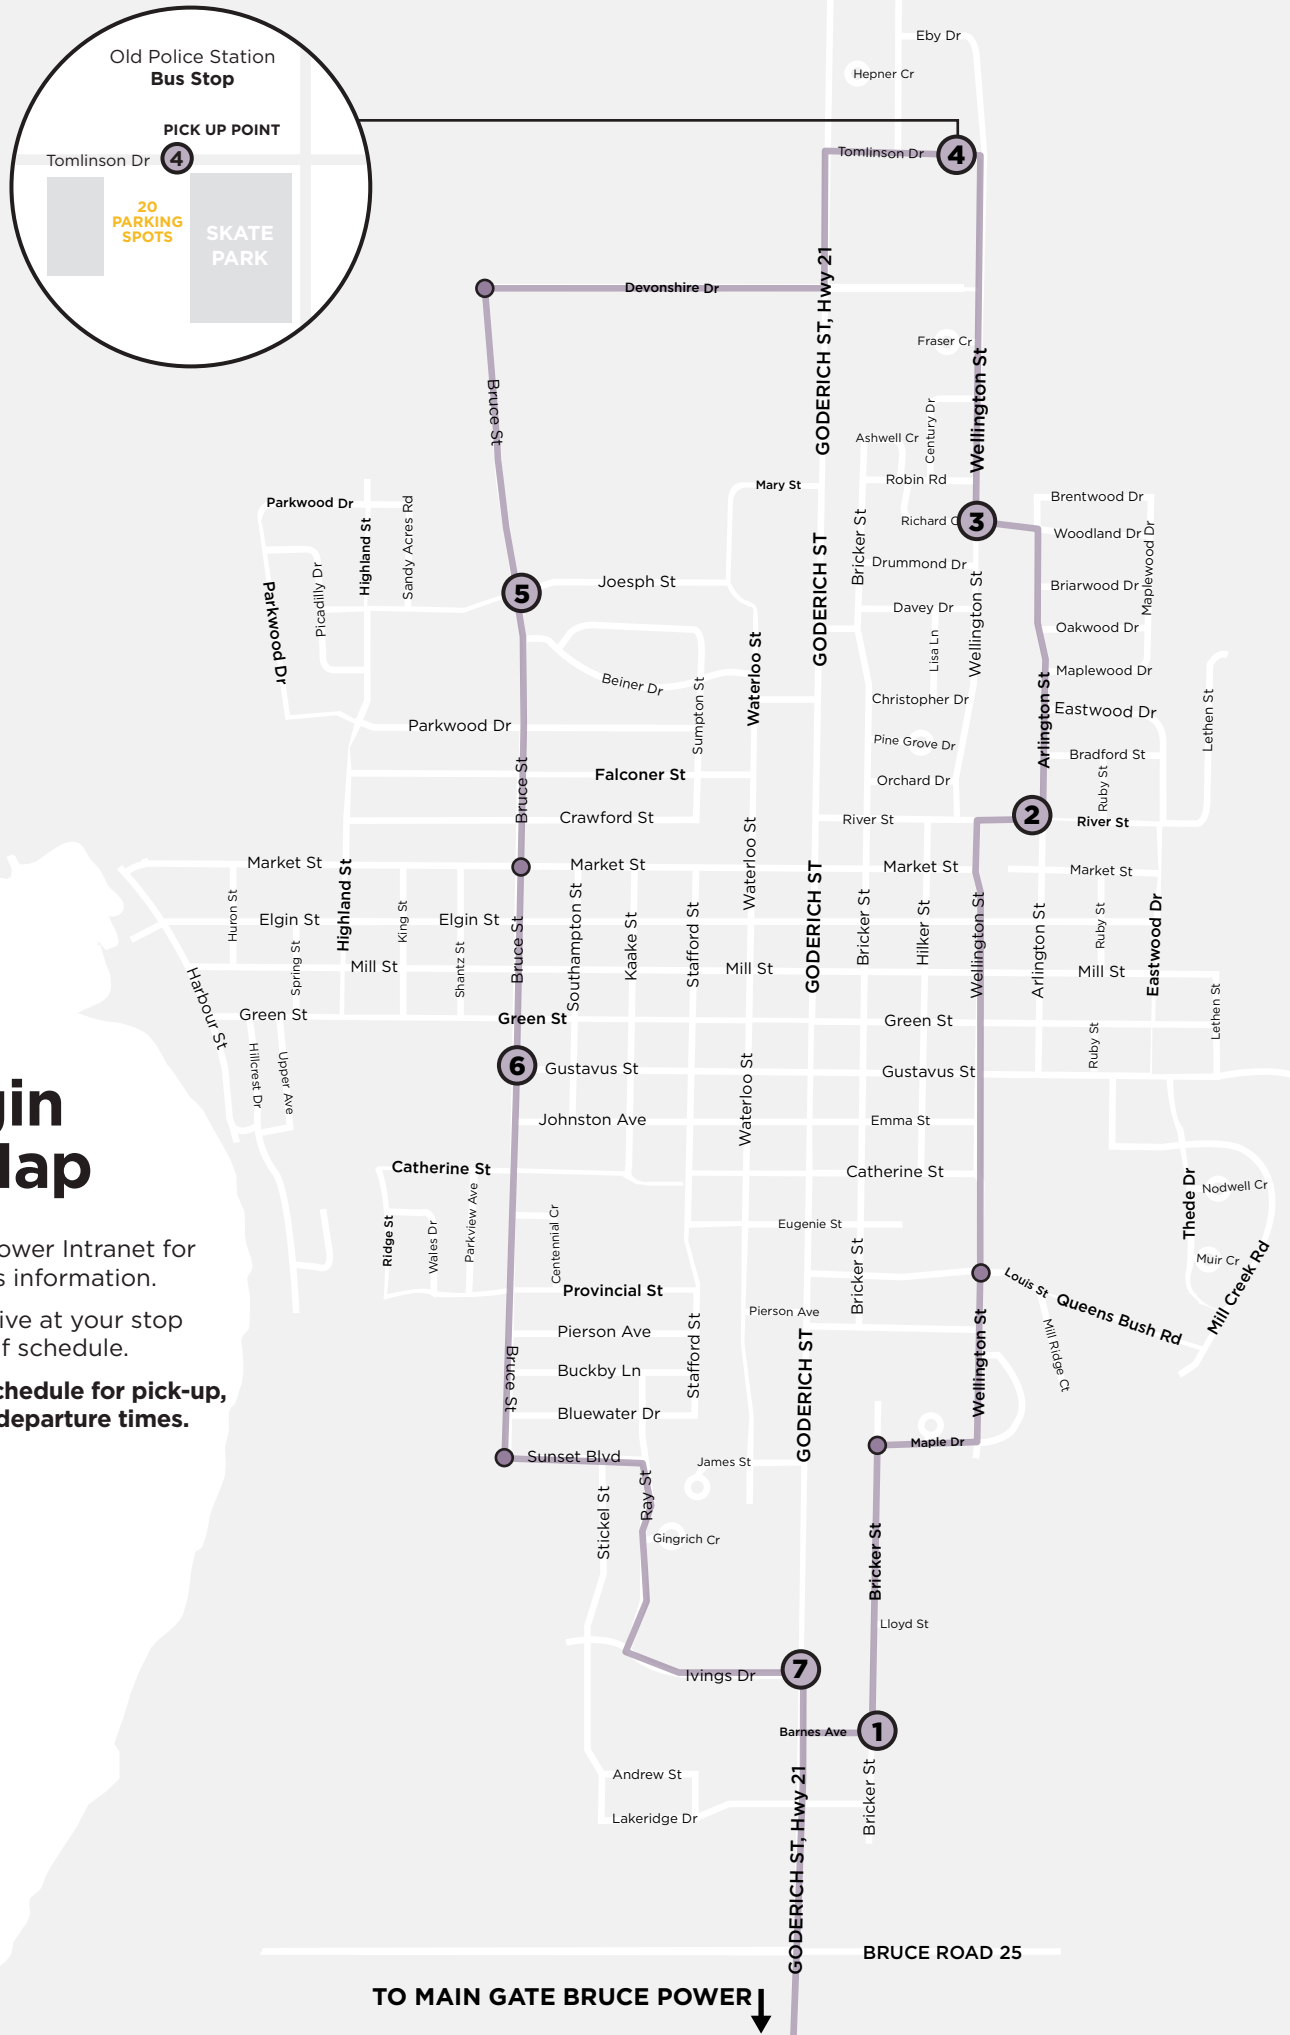

* Refer to Port Elgin Route map. Small stops in between main stops do not have set times. Please judge pick-up/drop off time accordingly.

** Refer to Site Route map. Port Elgin bus travels to and picks-up from B03, B29, B01, B11, and B21. You may need to transfer to a Kincardine bus at Main Gate to travel to and from other buildings on site.

***Weekend routes are no longer available.

Port Elgin Route Map

Refer to the Bruce Power Intranet for tickets and other bus information.

Please be sure to arrive at your stop five minutes ahead of schedule.

Refer to Port Elgin schedule for pick-up, drop off, arrival and departure times.

Map Legend

- # Main bus stops
- Stops along route

Onsite Route Map

You may be required to transfer buses at main gate depending on your final destination

- B03
- B29
- B01
- B11
- B21

RETURN HOME PICK-UP TIMES

(STARTS AT STATION)

- 9:05 a.m.
- 3:35 p.m.
- 4:35 p.m.
- 9:05 p.m.