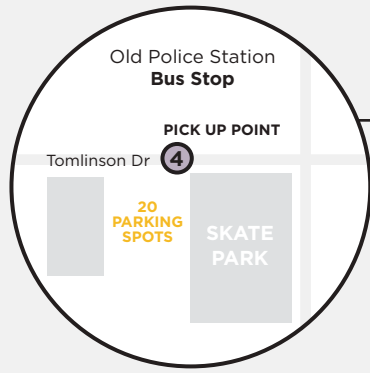

* Refer to Port Elgin Route map. Small stops in between main stops do not have set times. Please judge pick-up/drop off time accordingly.

** Refer to Site Route map. Port Elgin bus travels to and picks-up from B03, B29, B01, B11, and B21. You may need to transfer to a Kincardine bus at Main Gate to travel to and from other buildings on site.

***Weekend routes are no longer available.

Port Elgin Route Map

Refer to the Bruce Power Intranet for tickets and other bus information.

Please be sure to arrive at your stop five minutes ahead of schedule.

Refer to Port Elgin schedule for pick-up, drop off, arrival and departure times.

Map Legend

- # Main bus stops
- Stops along route

Onsite Route Map

You may be required to transfer buses at main gate depending on your final destination

- B03
- B29
- B01
- B11
- B21

RETURN HOME PICK-UP TIMES

(STARTS AT STATION)

- 9:05 a.m.
- 3:35 p.m.
- 4:35 p.m.
- 9:05 p.m.