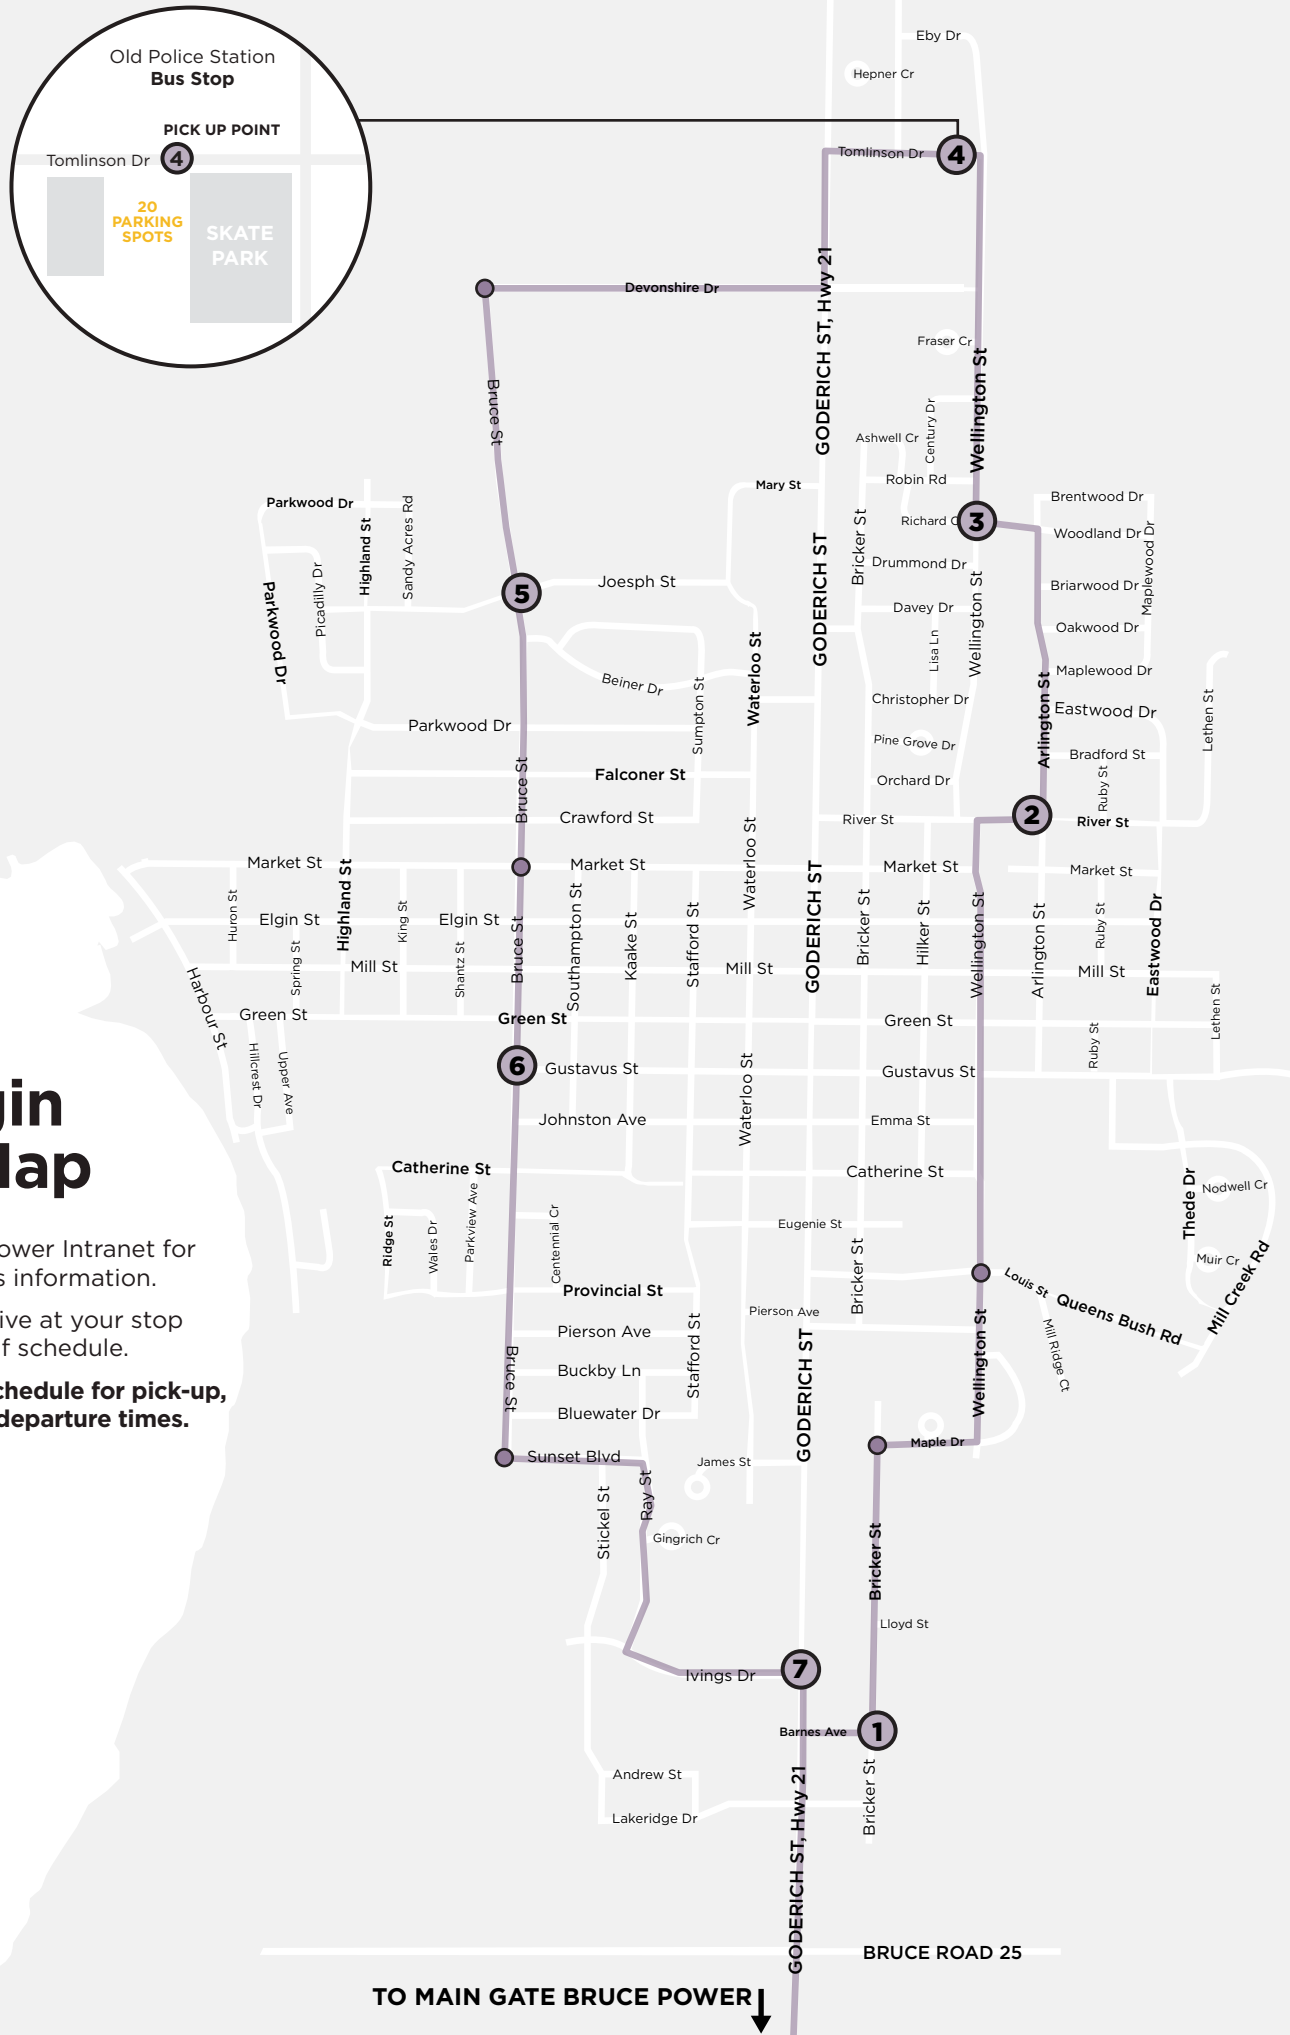

\* Refer to Port Elgin Route map. Small stops in between main stops do not have set times. Please judge pick-up/drop off time accordingly.

\*\* Refer to Site Route map. Port Elgin bus travels to and picks-up from B03, B29, B01, B11, and B21. You may need to transfer to a Kincardine bus at Main Gate to travel to and from other buildings on site.

# Port Elgin Route Map

Refer to the Bruce Power Intranet for tickets and other bus information.

Please be sure to arrive at your stop five minutes ahead of schedule.

**Refer to Port Elgin schedule for pick-up, drop off, arrival and departure times.**

## Map Legend

- # Main bus stops
- Stops along route

## RETURN HOME PICK-UP TIMES

(STARTS AT STATION)

3:35 p.m.