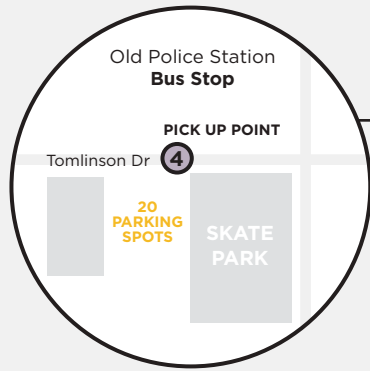

\*\*\*Weekend routes are no longer available.

# Port Elgin Route Map

Refer to the Bruce Power Intranet for tickets and other bus information.

Please be sure to arrive at your stop five minutes ahead of schedule.

**Refer to Port Elgin schedule for pick-up, drop off, arrival and departure times.**

## Map Legend

- # Main bus stops
- Stops along route